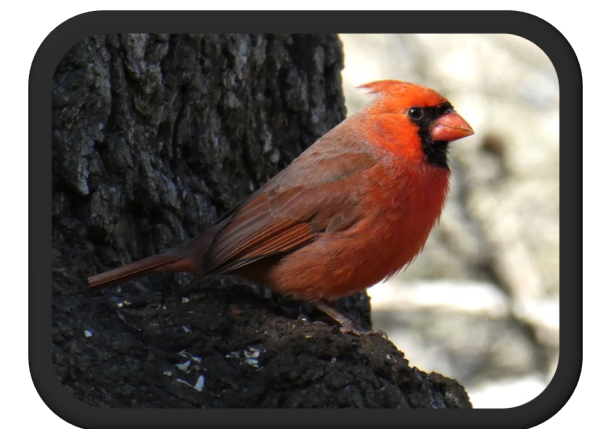

Eastern Phoebe

White-eyed Vireo

Blue Jay

Carolina Chickadee

Black-crested Titmouse

Carolina Wren

Bewick's Wren

Northern Mockingbird

House Sparrow

House Finch

Lesser Goldfinch

Great-tailed Grackle

Northern Cardinal

Thank you to the following for their contributions: Photos 8, 10-12, 17 by Lora Reynolds. Photos 6, 14 by Alan Kuentz. Photos 1-5, 7, 9, 13, 15, 16, 18-21 by Patsy Kuentz. Poster design donated by Lora Reynolds. Printing donated by Alan and Patsy Kuentz.