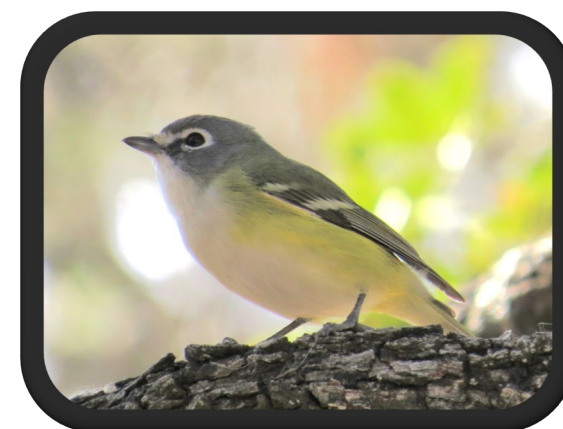

Phil Hardberger Park

Common Seasonal Birds

Although over 165 bird species have been documented on eBird as being seen at Phil Hardberger Park, about 84% are seen here regularly but not year-round. While some species are seen only during migration in Spring and/or Fall (Sp, Fa), other species are here only during their breeding season (Br) or only during their non-breeding season (Non-Br). Photos of 21 commonly seen seasonal birds at the park are shown here.

Black-chinned Hummingbird (Br)

Great-crested Flycatcher (Br)

Western Kingbird (Br)

Blue-headed Vireo (Non-Br)

Purple Martin (Br)

Barn Swallows (Br)

Ruby-crowned Kinglet (Non-Br)

Hermit Thrush (Non-Br)