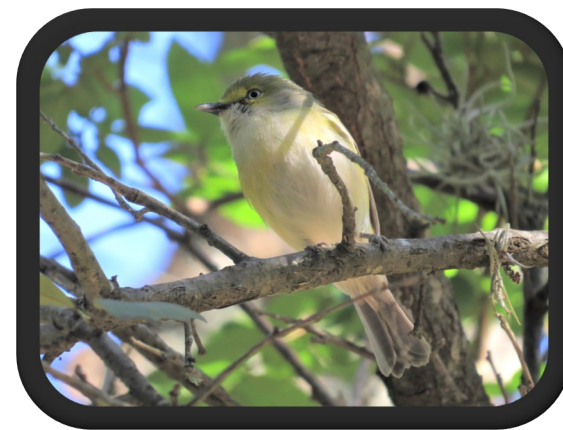

Phil Hardberger Park

Common Year-round Birds

Although over 165 bird species have been documented on eBird as being seen at Phil Hardberger Park, only about 16% of them are here year-round. Photos of 21 birds commonly seen at the park throughout the year are shown on this poster.

White-winged Dove

Mourning Dove

Black Vulture

Turkey Vulture

Red-shouldered Hawk

Golden-fronted Woodpecker

Ladder-backed Woodpecker

Crested Caracara

Eastern Phoebe

White-eyed Vireo

Blue Jay

Carolina Chickadee

Black-crested Titmouse

Carolina Wren

Bewick's Wren

Northern Mockingbird