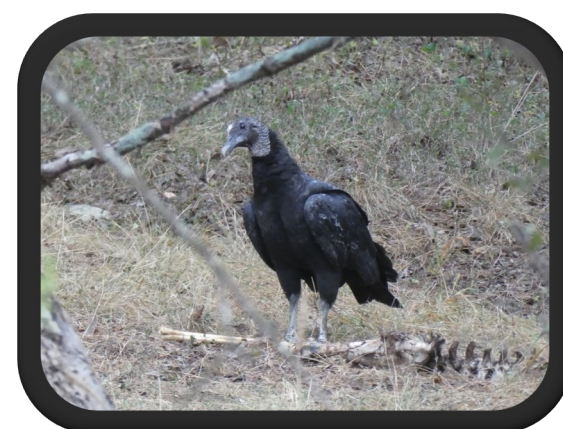

Phil Hardberger Park

Common Year-round Birds

Although over 165 bird species have been documented on eBird as being seen at Phil Hardberger Park, only about 16% of them are here year-round. Photos of 21 birds commonly seen at the park throughout the year are shown on this poster.

White-winged Dove

Mourning Dove

Black Vulture

Turkey Vulture

Red-shouldered Hawk

Golden-fronted Woodpecker

Ladder-backed Woodpecker

Crested Caracara