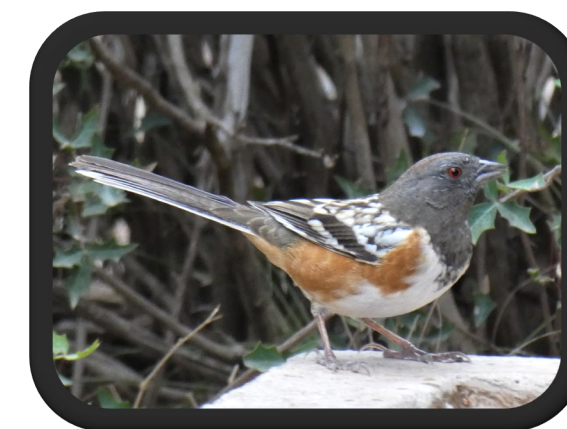

Phil Hardberger Park

Common Seasonal Birds

Although over 165 bird species have been documented on eBird as being seen at Phil Hardberger Park, about 84% are seen here regularly but not year-round. While some species are seen only during migration in Spring and/or Fall (Sp, Fa), other species are here only during their breeding season (Br) or only during their non-breeding season (Non-Br). Photos of 21 commonly seen seasonal birds at the park are shown here.

Black-chinned Hummingbird (Br)

Great-crested Flycatcher (Br)

Western Kingbird (Br)

Blue-headed Vireo (Non-Br)

Purple Martin (Br)

Barn Swallows (Br)

Ruby-crowned Kinglet (Non-Br)

Hermit Thrush (Non-Br)

Cedar Waxwing (Non-Br)

American Goldfinch (Non-Br)

Chipping Sparrow (Non-Br)

Field Sparrow (Non-Br)

White-throated Sparrow (Non-Br)

Lincoln's Sparrow (Non-Br)

Spotted Towhee (Non-Br)

Brown-headed Cowbird (Br)

Orange-crowned Warbler (Non-Br)

Nashville Warbler (Sp, Fa)

Yellow Warbler (Sp, Fa)

Yellow-rumped Warbler (Non-Br)

Summer Tanager (Br)

Thank you to the following for their contributions: Photos 2-5, 10, 21 by Lora Reynolds; photos 8, 19, 20 by Alan Kuentz; photos 1, 6, 7, 9, 11-18 by Patsy Kuentz. Poster design donated by Lora Reynolds. Printing donated by Alan and Patsy Kuentz.