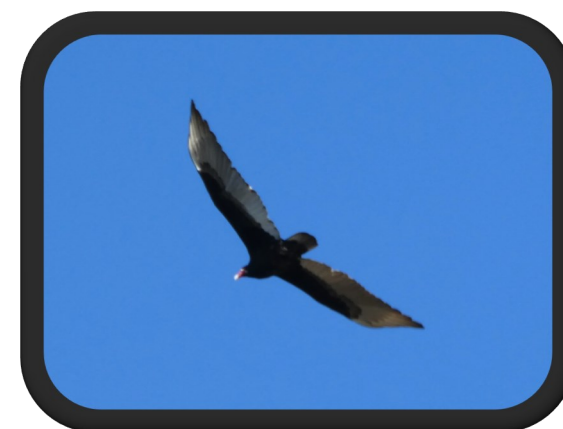

Turkey Vulture