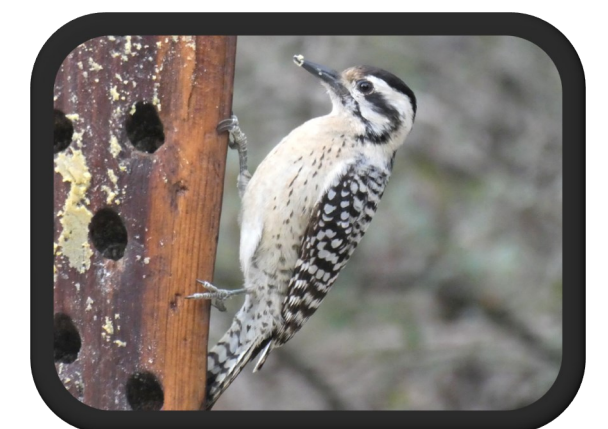

Phil Hardberger Park

Common Year-round Birds

Although over 165 bird species have been documented on eBird as being seen at Phil Hardberger Park, only about 16% of them are here year-round. Photos of 21 birds commonly seen at the park throughout the year are shown on this poster.

White-winged Dove

Mourning Dove

Black Vulture

Turkey Vulture

Red-shouldered Hawk

Golden-fronted Woodpecker

Ladder-backed Woodpecker

Crested Caracara

Eastern Phoebe

White-eyed Vireo

Blue Jay

Carolina Chickadee

Black-crested Titmouse

Carolina Wren

Bewick's Wren

Northern Mockingbird