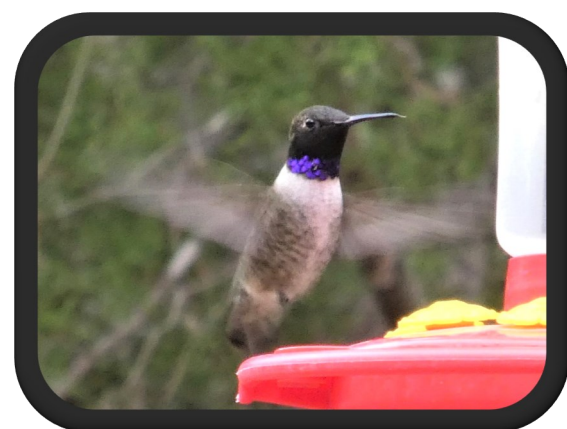

Phil Hardberger Park

Common Seasonal Birds

Although over 165 bird species have been documented on eBird as being seen at Phil Hardberger Park, about 84% are seen here regularly but not year-round. While some species are seen only during migration in Spring and/or Fall (Sp, Fa), other species are here only during their breeding season (Br) or only during their non-breeding season (Non-Br). Photos of 21 commonly seen seasonal birds at the park are shown here.

Black-chinned Hummingbird (Br)

Great-crested Flycatcher (Br)

Western Kingbird (Br)

Blue-headed Vireo (Non-Br)

Purple Martin (Br)

Barn Swallows (Br)

Ruby-crowned Kinglet (Non-Br)

Hermit Thrush (Non-Br)