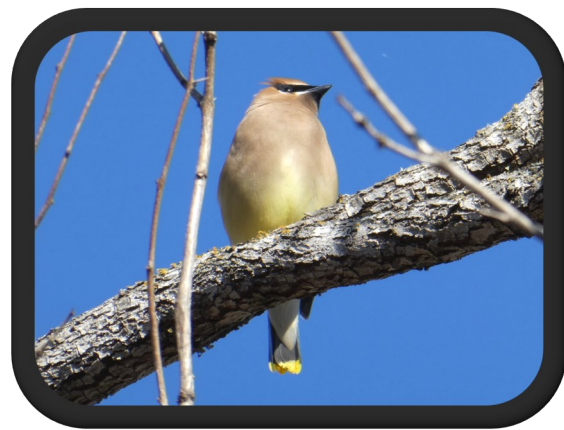

Phil Hardberger Park

Common Seasonal Birds

Although over 165 bird species have been documented on eBird as being seen at Phil Hardberger Park, about 84% are seen here regularly but not year-round. While some species are seen only during migration in Spring and/or Fall (Sp, Fa), other species are here only during their breeding season (Br) or only during their non-breeding season (Non-Br). Photos of 21 commonly seen seasonal birds at the park are shown here.

Black-chinned Hummingbird (Br)

Great-crested Flycatcher (Br)

Western Kingbird (Br)

Blue-headed Vireo (Non-Br)

Purple Martin (Br)

Barn Swallows (Br)

Ruby-crowned Kinglet (Non-Br)

Hermit Thrush (Non-Br)

Cedar Waxwing (Non-Br)

American Goldfinch (Non-Br)

Chipping Sparrow (Non-Br)

Field Sparrow (Non-Br)

White-throated Sparrow (Non-Br)

Lincoln's Sparrow (Non-Br)

Spotted Towhee (Non-Br)

Brown-headed Cowbird (Br)