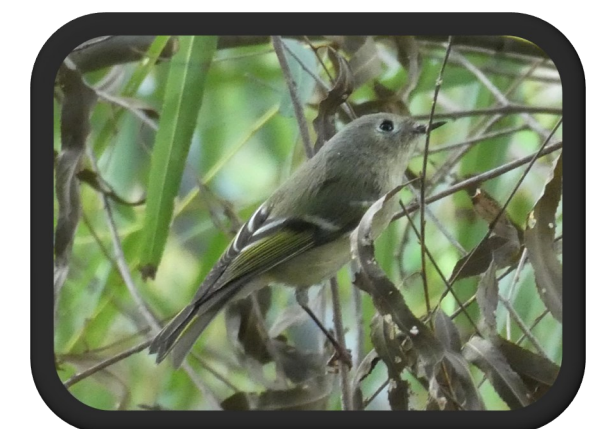

Phil Hardberger Park

Common Seasonal Birds

Although over 165 bird species have been documented on eBird as being seen at Phil Hardberger Park, about 84% are seen here regularly but not year-round. While some species are seen only during migration in Spring and/or Fall (Sp, Fa), other species are here only during their breeding season (Br) or only during their non-breeding season (Non-Br). Photos of 21 commonly seen seasonal birds at the park are shown here.

Black-chinned Hummingbird (Br)

Great-crested Flycatcher (Br)

Western Kingbird (Br)

Blue-headed Vireo (Non-Br)

Purple Martin (Br)

Barn Swallows (Br)

Ruby-crowned Kinglet (Non-Br)

Hermit Thrush (Non-Br)

Cedar Waxwing (Non-Br)

American Goldfinch (Non-Br)

Chipping Sparrow (Non-Br)

Field Sparrow (Non-Br)

White-throated Sparrow (Non-Br)

Lincoln's Sparrow (Non-Br)

Spotted Towhee (Non-Br)

Brown-headed Cowbird (Br)